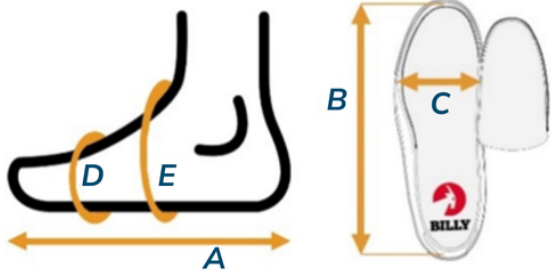

## Sizing chart for MEDIUM WIDTH (M-width)

A	Actual foot or brace length
B	Actual shoe footbed length inside the shoe.
C	Actual shoe footbed width at ball of foot
D	Circumference inside shoe at ball of foot*
E	Circumference inside shoe near ankle*

\* By removing the inserts inside the shoes, the circumferences will increase 1.3cm - 1.4cm depending on the shoe size selected.

\*\* The measurements shown here were taken with the laces loosely tied. The laces provide adjustability at the "E" location. Tighten laces to achieve desired fit.