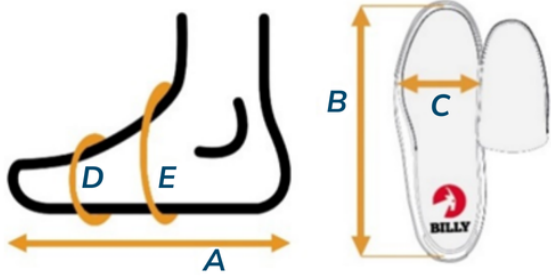

Kids'/Toddler Cozy Boot

Sizing chart for MEDIUM WIDTH (M-width)

A	Actual foot or brace length
B	Actual shoe footbed length inside the shoe.
C	Actual shoe footbed width at ball of foot
D	Circumference inside shoe at ball of foot*
E	Circumference inside shoe near ankle*

* By removing the inserts inside the shoes, the circumferences will increase 1.3cm - 1.4cm depending on the shoe size selected.

** The measurements shown here were taken with the laces loosely tied. The laces provide adjustability at the "E" location. Tighten laces to achieve desired fit.