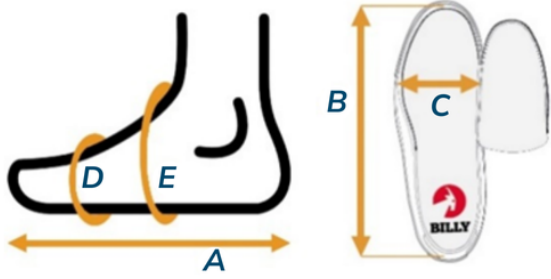

* By removing the inserts inside the shoes, the circumferences will increase 1.3cm - 1.4cm depending on the shoe size selected.

** The measurements shown here were taken with the laces loosely tied. The laces provide adjustability at the "E" location. Tighten laces to achieve desired fit.

BILLY Goat High silhouette:

- Available in kids' and toddler sizing, in wide and extra wide only
- Features Full Wrap zipper configuration with adjustable laces for a custom fit
- Designed in collaboration with certified orthotists
- Custom developed shoe last/shape provides additional width and volume in toe box, vamp, quarter and heel areas
- Two 3mm removable insoles for depth adjustability
- Triple layered warp knit lining providing durability for increased tear resistance
- Lateral heel flare and slight forefoot rocker to assist gait propulsion

Revision	Website	Gender	Silhouette	WIDE
01	billyfootwear.com	Kids'/Toddler	Goat High	

Kids'/Toddler Goat High

Sizing chart for XW Kid/Tod EXTRA-WIDE WIDTH

A	Actual foot or brace length
B	Actual shoe footbed length inside the shoe.
C	Actual shoe footbed width at ball of foot
D	Circumference inside shoe at ball of foot*
E	Circumference inside shoe near ankle*