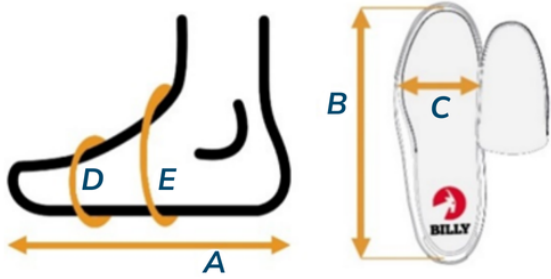

Kids'/Toddler Goat High

Sizing chart for W Kid/Tod WIDE WIDTH	
A	Actual foot or brace length
B	Actual shoe footbed length inside the shoe.
C	Actual shoe footbed width at ball of foot
D	Circumference inside shoe at ball of foot*
E	Circumference inside shoe near ankle*

* By removing the inserts inside the shoes, the circumferences will increase 1.3cm - 1.4cm depending on the shoe size selected.

** The measurements shown here were taken with the laces loosely tied. The laces provide adjustability at the "E" location. Tighten laces to achieve desired fit.

BILLY Goat High silhouette:

- Available in kids' and toddler sizing, in wide and extra wide only
- Features Full Wrap zipper configuration with adjustable laces for a custom fit
- Designed in collaboration with certified orthotists
- Custom developed shoe last/shape provides additional width and volume in toe box, vamp, quarter and heel areas
- Two 3mm removable insoles for depth adjustability
- Triple layered warp knit lining providing durability for increased tear resistance
- Lateral heel flare and slight forefoot rocker to assist gait propulsion