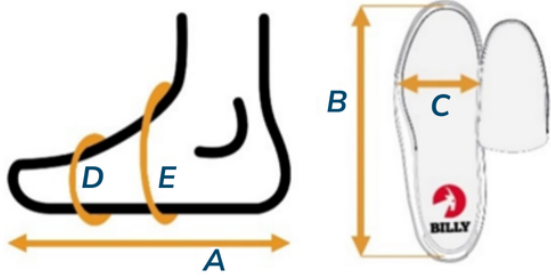

## Sizing chart for MEDIUM WIDTH (M-width)

A	Actual foot or brace length
B	Actual shoe footbed length inside the shoe.
C	Actual shoe footbed width at ball of foot
D	Circumference inside shoe at ball of foot*
E	Circumference inside shoe near ankle*

\* By removing the inserts inside the shoes, the circumferences will increase 1.3cm - 1.4cm depending on the shoe size selected.

\*\* The measurements shown here were taken with the laces loosely tied. The laces provide adjustability at the "E" location. Tighten laces to achieve desired fit.