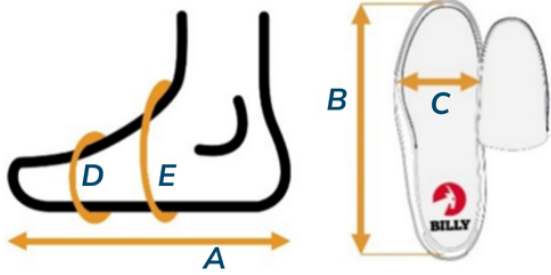

Kids' Sport Inclusion

Sizing chart for **WIDE WIDTH** (W-width)

A	Actual foot or brace length
B	Actual shoe footbed length inside the shoe.
C	Actual shoe footbed width at ball of foot
D	Circumference inside shoe at ball of foot*
E	Circumference inside shoe near ankle*

* By removing the inserts inside the shoes, the circumferences will increase 1.3cm - 1.4cm depending on the shoe size selected.

** The measurements shown here were taken with the laces loosely tied. The laces provide adjustability at the "E" location. Tighten laces to achieve desired fit.

Kids'/Toddler Sizes			Measurements for Kids'/Toddler Wide Width				
US/CA/AU	EU	UK	A	B	C	D	E**
10T	27	9T	16.8 cm	17.8 cm	7.3 cm	20.2 cm	21.3 cm
11	28	10	17.5 cm	18.5 cm	7.5 cm	20.9 cm	22.0 cm
12	30	11	18.4 cm	19.4 cm	7.7 cm	21.6 cm	22.7 cm
13	31	12	19.2 cm	20.2 cm	7.9 cm	22.2 cm	23.3 cm
1	32	13	20.0 cm	21.0 cm	8.1 cm	22.8 cm	23.9 cm
2	33	1	20.9 cm	21.9 cm	8.3 cm	23.5 cm	24.6 cm
3	34	2	21.7 cm	22.7 cm	8.5 cm	24.1 cm	25.2 cm
4	36	3	22.6 cm	23.6 cm	8.7 cm	24.7 cm	25.8 cm
5	37	4	23.4 cm	24.4 cm	9.0 cm	25.4 cm	26.5 cm
6	38	5	24.3 cm	25.3 cm	9.2 cm	26.0 cm	27.1 cm
7	39	6	25.1 cm	26.1 cm	9.4 cm	26.6 cm	27.7 cm

BILLY Sport Inclusion silhouette: