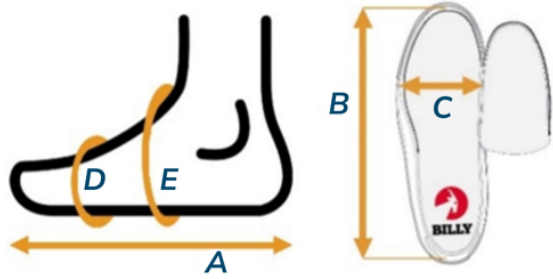

Men's Inclusion Trail Boot

Sizing chart for Men's MEDIUM WIDTH (D-width)

A	Actual foot or brace length
B	Actual shoe footbed length inside the shoe.
C	Actual shoe footbed width at ball of foot
D	Circumference inside shoe at ball of foot*
E	Circumference inside shoe near ankle*

* By removing the inserts inside the shoes, the circumferences will increase 1.3cm - 1.4cm depending on the shoe size selected.

** The measurements shown here were taken with the laces loosely tied. The laces provide adjustability at the "E" location. Tighten laces to achieve desired fit.