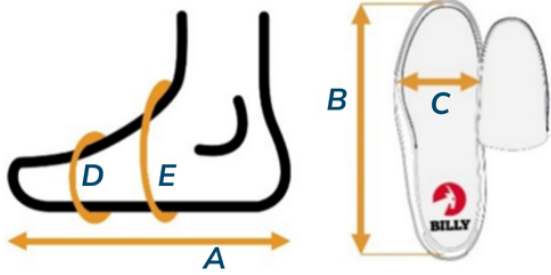

* By removing the inserts inside the shoes, the circumferences will increase 1.3cm - 1.4cm depending on the shoe size selected.

** The measurements shown here were taken with the laces loosely tied. The laces provide adjustability at the "E" location. Tighten laces to achieve desired fit.

Inclusion Trail Boot silhouette:

- Available in Men's and Women's sizing
- Available in medium and wide widths
- Features the BILLY Short Wrap zipper configuration with adjustable laces for a custom fit
- Water resistant treated upper

Revision	Website	Gender	Silhouette
01	billyfootwear.com	Men's	Inclusion Trail Boot

MEDIUM

Men's Inclusion Trail Boot

Sizing chart for Men's WIDE WIDTH (3E-width)

A	Actual foot or brace length
B	Actual shoe footbed length inside the shoe.
C	Actual shoe footbed width at ball of foot
D	Circumference inside shoe at ball of foot*
E	Circumference inside shoe near ankle*