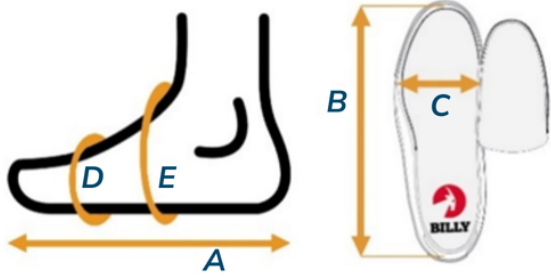

\* By removing the inserts inside the shoes, the circumferences will increase 1.3cm - 1.4cm depending on the shoe size selected.

\*\* The measurements shown here were taken with the laces loosely tied. The laces provide adjustability at the "E" location. Tighten laces to achieve desired fit.

BILLY Sport Inclusion silhouette:

- Available in Mens, Womens and Kids' sizing
- Available in medium and wide
- Features the BILLY Short Wrap zipper configuration with adjustable laces for a custom fit

Revision	Website	Gender	Silhouette
01	billyfootwear.com	Women's	Sport Inclusion

**MEDIUM**

# Women's Sport Inclusion

Sizing chart for Women's WIDE WIDTH (D-width)	
A	Actual foot or brace length
B	Actual shoe footbed length inside the shoe.
C	Actual shoe footbed width at ball of foot
D	Circumference inside shoe at ball of foot*
E	Circumference inside shoe near ankle*